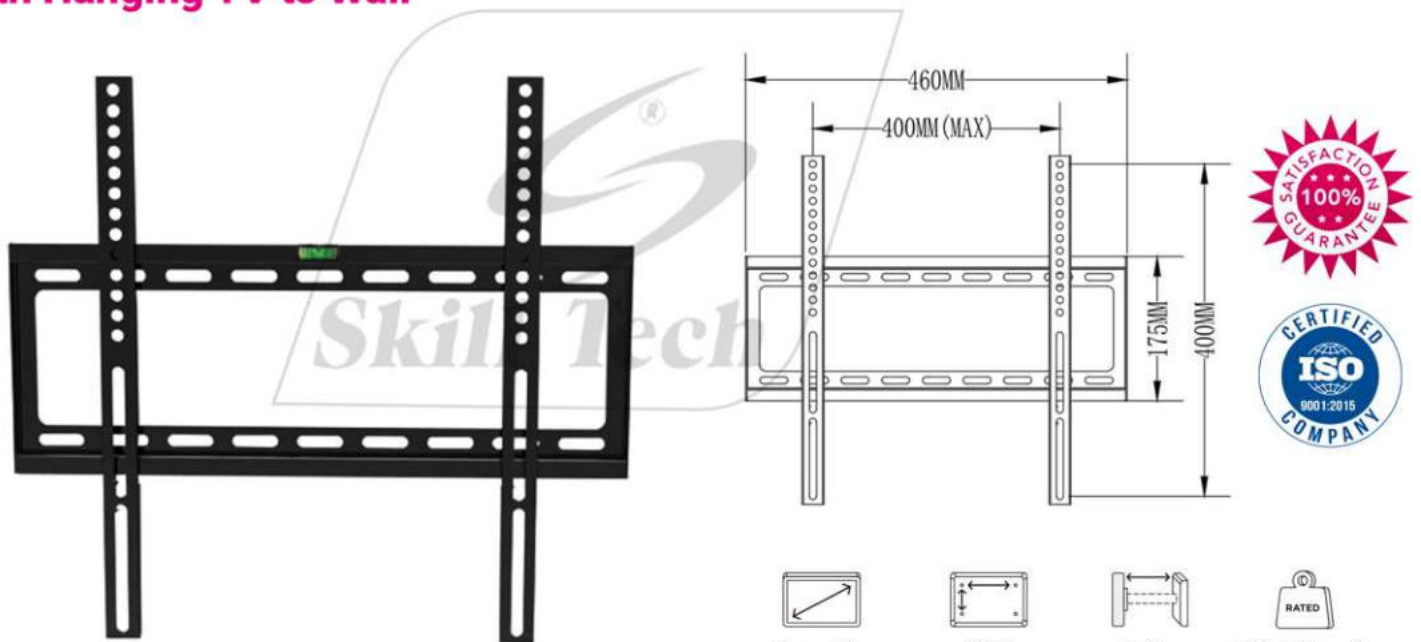

SH 45F

Fixed LCD/LED/Curved TV Wall Mount

Suitable for most 26" - 65" screen

Enhance Your Living Space
with Hanging TV to Wall

-  Screen Size 26"-65"
-  VESA 400x400
-  Profile 30mm
-  Weight Capacity 45kg